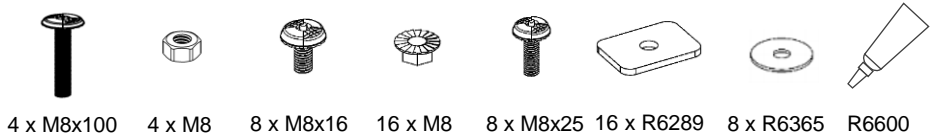

Bracket kit Mas-Int 24- H2, 2 bars

1

2

3

4